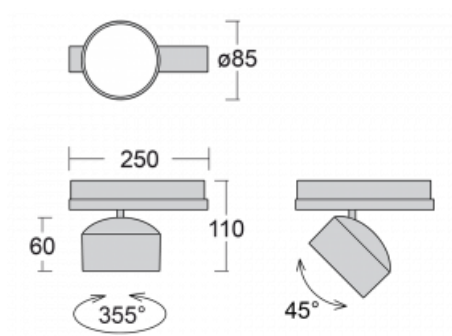

## Technical drawing

Type of installation	3 circuit track
Light distribution	Direct
Luminaire shape	Circular
Colour of the luminaires	Silver
Material	Aluminium
Lifetime	L80/B20 50 000 hours
Warranty	60 months
Description of luminaires	Luminaire 3 circuit track
Dimensions	$\varnothing 85 \text{ mm} \times 110 \text{ mm}$
Weight	0.45 kg
Light source	LED MODUL
Type of optical system	Reflector
Luminous flux	1900 lm $\pm 10 \%$
Colour Temperature	3000 K warm white
Luminous efficacy	114 lm/W
Colour rendering index	90
Beam angle	52°
UGR max. X=4H Y=8H, $\rho=70,50,20$	19.4