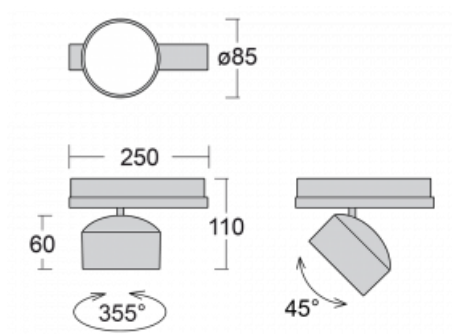

Technical drawing

Type of installation	3 circuit track
Light distribution	Direct
Luminaire shape	Circular
Colour of the luminaires	Silver
Material	Aluminium
Lifetime	L80/B20 50 000 hours
Warranty	5 years
Description of luminaires	Luminaire 3 circuit track
Dimensions	$\varnothing 85 \text{ mm} \times 110 \text{ mm}$
Weight	0.45 kg
Light source	LED MODUL
Type of optical system	Reflector
Luminous flux*	1900 lm
Colour Temperature	3000 K warm white
Luminous efficacy	114 lm/W
Colour rendering index	90
Beam angle	52°
UGR max. X=4H Y=8H, $\rho=70,50,20$	19.4