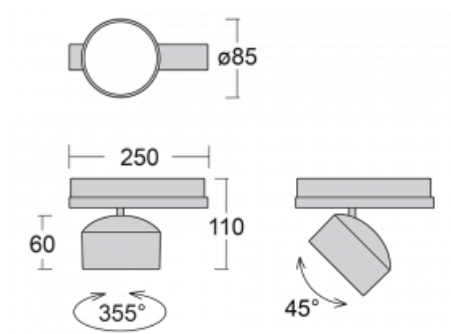

Luminaire

Drob-T

177-600W-10GGE/840, S

A dimmable, tilting track luminaire, whose shape is slightly reminiscent of headlights used on vintage cars. It features highbrightness LEDs with colour rendering of $Ra > 80$ or $Ra > 90$, transparent plexiglass or satin diffuser. The luminaires use adapters for the Global Track three-circuit tracks. Thanks to their minimalist design, they have lower luminous fluxes and are therefore more suitable for smaller shops with lower ceilings, such as drugstores or pharmacies. However, they can also be used in bars or less formal lobbies.

Technical drawing

Type of installation	3 circuit track
Light distribution	Direct
Luminaire shape	Circular
Colour of the luminaires	Silver
Material	Aluminium
Lifetime	L80/B20 50 000 hours
Warranty	60 months
Description of luminaires	Luminaire 3 circuit track
Dimensions	$\varnothing 85 \text{ mm} \times 110 \text{ mm}$
Weight	0.45 kg
Light source	LED MODUL
Type of optical system	Reflector
Luminous flux	2300 lm $\pm 10 \%$
Colour Temperature	4000 K cool white
Luminous efficacy	138 lm/W
Colour rendering index	80
Beam angle	52°
UGR max. X=4H Y=8H, $\rho=70,50,20$	20