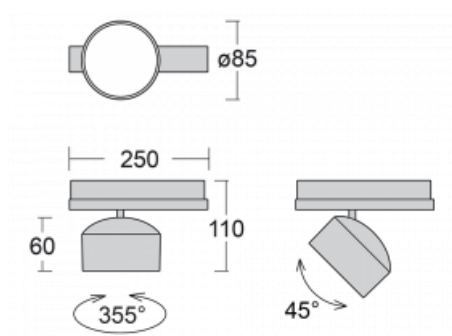

## Technical drawing

Type of installation	3 circuit track
Light distribution	Direct
Luminaire shape	Circular
Colour of the luminaires	White
Material	Aluminium
Lifetime	L80/B20 50 000 hours
Warranty	60 months
Description of luminaires	Luminaire 3 circuit track
Dimensions	ø 85 mm × 110 mm
Weight	0.45 kg
Light source	LED MODUL
Type of optical system	Reflector
Luminous flux	2200 lm ± 10 %
Colour Temperature	3000 K warm white
Luminous efficacy	132 lm/W
MacAdam Light source	3
Colour rendering index	80
Beam angle	52°
UGR max. X=4H Y=8H, ρ=70,50,20	19.9