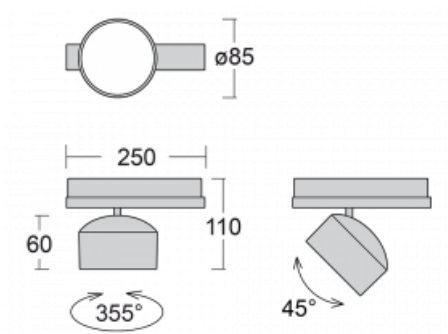

Luminaire

Drob-T

177-600W-10GGE/830, S

A dimmable, tilting track luminaire, whose shape is slightly reminiscent of headlights used on vintage cars. It features highbrightness LEDs with colour rendering of $Ra > 80$ or $Ra > 90$, transparent plexiglass or satin diffuser. The luminaires use adapters for the Global Track three-circuit tracks. Thanks to their minimalist design, they have lower luminous fluxes and are therefore more suitable for smaller shops with lower ceilings, such as drugstores or pharmacies. However, they can also be used in bars or less formal lobbies.

Technical drawing

Type of installation	3 circuit track
Light distribution	Direct
Luminaire shape	Circular
Colour of the luminaires	Silver
Material	Aluminium
Lifetime	L80/B20 50 000 hours
Warranty	5 years
Description of luminaires	Luminaire 3 circuit track
Dimensions	$\varnothing 85 \text{ mm} \times 110 \text{ mm}$
Weight	0.45 kg
Light source	LED MODUL
Type of optical system	Reflector
Luminous flux*	2200 lm
Colour Temperature	3000 K warm white
Luminous efficacy	132 lm/W
Colour rendering index	80
Beam angle	52°
UGR max. X=4H Y=8H, $\rho=70,50,20$	19.9