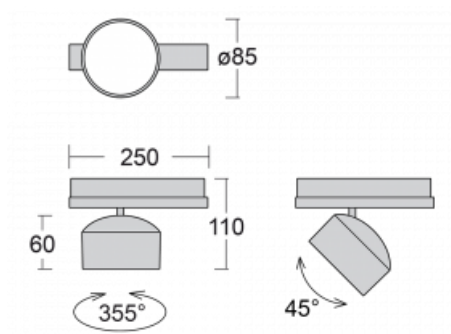

Luminaire

Drob

177-600W-10GGE/830, B

A dimmable, tilting track luminaire, whose shape is slightly reminiscent of headlights used on vintage cars. It features highbrightness LEDs with colour rendering of $Ra > 80$ or $Ra > 90$, transparent plexiglass or satin diffuser. The luminaires use adapters for the Global Track three-circuit tracks. Thanks to their minimalist design, they have lower luminous fluxes and are therefore more suitable for smaller shops with lower ceilings, such as drugstores or pharmacies. However, they can also be used in bars or less formal lobbies.

Technical drawing

Type of installation	3 circuit track
Light distribution	Direct
Luminaire shape	Circular
Colour of the luminaires	Black
Material	Aluminium
Lifetime	L80/B20 50 000 hours
Warranty	60 months
Description of luminaires	Luminaire 3 circuit track
Dimensions	ø 85 mm × 110 mm
Weight	0.45 kg
Light source	LED MODUL
Type of optical system	Reflector
Luminous flux	2200 lm ± 10 %
Colour Temperature	3000 K warm white
Luminous efficacy	132 lm/W
MacAdam Light source	3
Colour rendering index	80
Beam angle	52°
UGR max. X=4H Y=8H, ρ=70,50,20	19.9