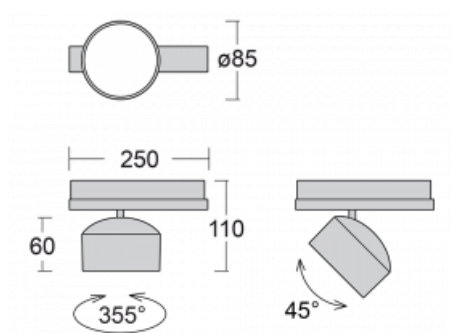

## Technical drawing

Type of installation	3 circuit track
Light distribution	Direct
Luminaire shape	Circular
Colour of the luminaires	Black
Material	Aluminium
Lifetime	L80/B20 50 000 hours
Warranty	60 months
Description of luminaires	Luminaire 3 circuit track
Dimensions	ø 85 mm × 110 mm
Weight	0.45 kg
Light source	LED MODUL
Type of optical system	Reflector
Luminous flux	2000 lm ± 10 %
Colour Temperature	4000 K cool white
Luminous efficacy	120 lm/W
MacAdam Light source	3
Colour rendering index	90
Beam angle	52°
UGR max. X=4H Y=8H, ρ=70,50,20	19.5