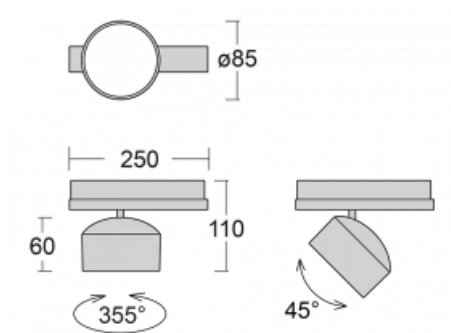

Technical drawing

Type of installation	3 circuit track
Light distribution	Direct
Luminaire shape	Circular
Colour of the luminaires	Silver
Material	Aluminium
Lifetime	L80/B20 50 000 hours
Warranty	5 years
Description of luminaires	Luminaire 3 circuit track
Dimensions	ø 85 mm × 110 mm
Weight	0.5 kg
Light source	LED MODUL
Type of optical system	Reflector
Luminous flux*	1900 lm
Colour Temperature	3000 K warm white
Luminous efficacy	114 lm/W
MacAdam Light source	3
Colour rendering index	90
Beam angle	52°
UGR max. X=4H Y=8H, ρ=70,50,20	19.4