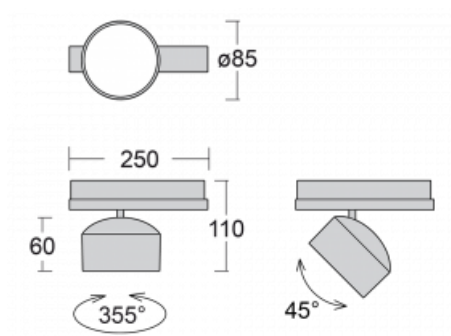

Luminaire

Drob-T

177-600W-10GGD/840, W

A dimmable, tilting track luminaire, whose shape is slightly reminiscent of headlights used on vintage cars. It features highbrightness LEDs with colour rendering of $Ra > 80$ or $Ra > 90$, transparent plexiglass or satin diffuser. The luminaires use adapters for the Global Track three-circuit tracks. Thanks to their minimalist design, they have lower luminous fluxes and are therefore more suitable for smaller shops with lower ceilings, such as drugstores or pharmacies. However, they can also be used in bars or less formal lobbies.

Technical drawing

Type of installation	3 circuit track
Light distribution	Direct
Luminaire shape	Circular
Colour of the luminaires	White
Material	Aluminium
Lifetime	L80/B20 50 000 hours
Warranty	5 years
Description of luminaires	Luminaire 3 circuit track
Dimensions	$\varnothing 85 \text{ mm} \times 110 \text{ mm}$
Weight	0.5 kg
Light source	LED MODUL
Type of optical system	Reflector
Luminous flux*	2300 lm
Colour Temperature	4000 K cool white
Luminous efficacy	138 lm/W
MacAdam Light source	3
Colour rendering index	80
Beam angle	52°
UGR max. X=4H Y=8H, $\varrho=70,50,20$	20