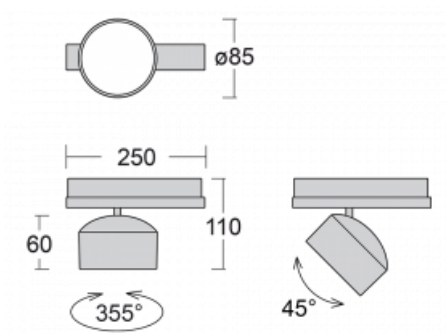

## Technical drawing

Type of installation	3 circuit track
Light distribution	Direct
Luminaire shape	Circular
Colour of the luminaires	White
Material	Aluminium
Lifetime	L80/B20 50 000 hours
Warranty	60 months
Description of luminaires	Luminaire 3 circuit track
Dimensions	$\varnothing 85 \text{ mm} \times 110 \text{ mm}$
Weight	0.5 kg
Light source	LED MODUL
Type of optical system	Reflector
Luminous flux	2300 lm $\pm 10 \%$
Colour Temperature	4000 K cool white
Luminous efficacy	138 lm/W
MacAdam Light source	3
Colour rendering index	80
Beam angle	52°
UGR max. X=4H Y=8H, $\varrho=70,50,20$	20