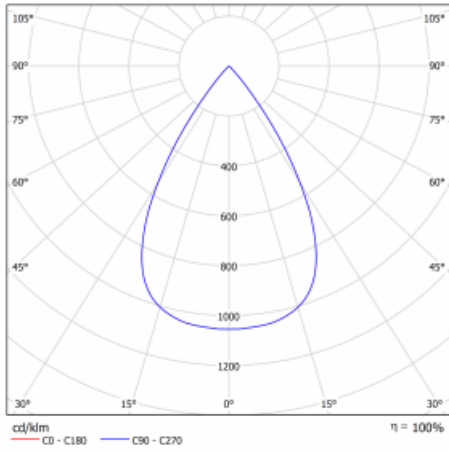

Curve

Luminaire power input* 16.7 W

Connection of the luminaires DALI

Electrical voltage 220-240V

Frequency 50/60Hz

☐ CE IP 20

*±10 %