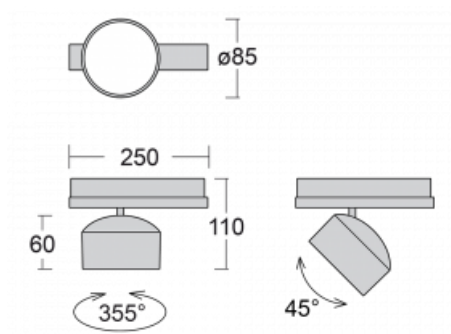

Luminaire

Drob

177-600W-10GGD/840, B

A dimmable, tilting track luminaire, whose shape is slightly reminiscent of headlights used on vintage cars. It features highbrightness LEDs with colour rendering of $Ra > 80$ or $Ra > 90$, transparent plexiglass or satin diffuser. The luminaires use adapters for the Global Track three-circuit tracks. Thanks to their minimalist design, they have lower luminous fluxes and are therefore more suitable for smaller shops with lower ceilings, such as drugstores or pharmacies. However, they can also be used in bars or less formal lobbies.

Technical drawing

Type of installation	3 circuit track
Light distribution	Direct
Luminaire shape	Circular
Colour of the luminaires	Black
Material	Aluminium
Lifetime	L80/B20 50 000 hours
Warranty	60 months
Description of luminaires	Luminaire 3 circuit track
Dimensions	$\varnothing 85 \text{ mm} \times 110 \text{ mm}$
Weight	0.5 kg
Light source	LED MODUL
Type of optical system	Reflector
Luminous flux	2300 lm $\pm 10 \%$
Colour Temperature	4000 K cool white
Luminous efficacy	128 lm/W
MacAdam Light source	3
Colour rendering index	80
Beam angle	52°
UGR max. X=4H Y=8H, $\varrho=70,50,20$	20