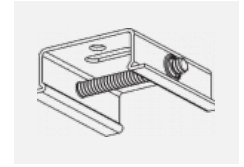

SKB10-3, white
Track clamp, white