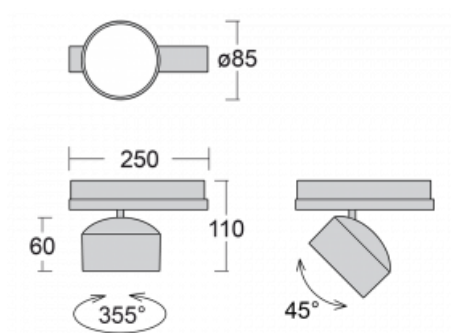

Technical drawing

Type of installation	3 circuit track
Light distribution	Direct
Luminaire shape	Circular
Colour of the luminaires	White
Material	Aluminium
Lifetime	L80/B20 50 000 hours
Warranty	5 years
Description of luminaires	Luminaire 3 circuit track
Dimensions	$\varnothing 85 \text{ mm} \times 110 \text{ mm}$
Weight	0.5 kg
Light source	LED MODUL
Type of optical system	Reflector
Luminous flux*	2200 lm
Colour Temperature	3000 K warm white
Luminous efficacy	132 lm/W
MacAdam Light source	3
Colour rendering index	80
Beam angle	52°
UGR max. X=4H Y=8H, $\varrho=70,50,20$	19.9