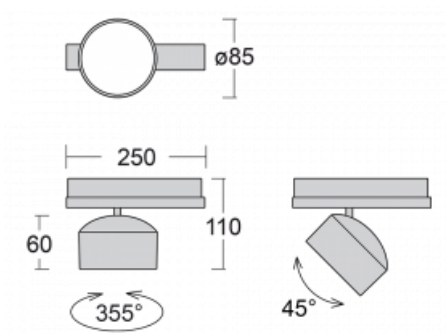

## Technical drawing

Type of installation	3 circuit track
Light distribution	Direct
Luminaire shape	Circular
Colour of the luminaires	White
Material	Aluminium
Lifetime	L80/B20 50 000 hours
Warranty	5 years
Description of luminaires	Luminaire 3 circuit track
Dimensions	$\varnothing 85 \text{ mm} \times 110 \text{ mm}$
Weight	0.5 kg
Light source	LED MODUL
DIR optical system	Reflector
Luminous flux*	2200 lm
Colour Temperature	3000 K warm white
Luminous efficacy	132 lm/W
MacAdam Light source	3
Colour rendering index	80
Beam angle	52°
UGR max. X=4H Y=8H, $\rho=70,50,20$	19.9