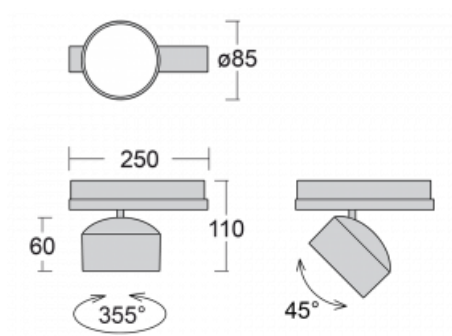

Luminaire

Drob

177-600W-10GGD/830, W

A dimmable, tilting track luminaire, whose shape is slightly reminiscent of headlights used on vintage cars. It features highbrightness LEDs with colour rendering of $Ra > 80$ or $Ra > 90$, transparent plexiglass or satin diffuser. The luminaires use adapters for the Global Track three-circuit tracks. Thanks to their minimalist design, they have lower luminous fluxes and are therefore more suitable for smaller shops with lower ceilings, such as drugstores or pharmacies. However, they can also be used in bars or less formal lobbies.

Technical drawing

Type of installation	3 circuit track
Light distribution	Direct
Luminaire shape	Circular
Colour of the luminaires	White
Material	Aluminium
Lifetime	L80/B20 50 000 hours
Warranty	60 months
Description of luminaires	Luminaire 3 circuit track
Dimensions	$\varnothing 85 \text{ mm} \times 110 \text{ mm}$
Weight	0.5 kg
Light source	LED MODUL
Type of optical system	Reflector
Luminous flux	2200 lm $\pm 10 \%$
Colour Temperature	3000 K warm white
Luminous efficacy	132 lm/W
MacAdam Light source	3
Colour rendering index	80
Beam angle	52°
UGR max. X=4H Y=8H, $\varrho=70,50,20$	19.9