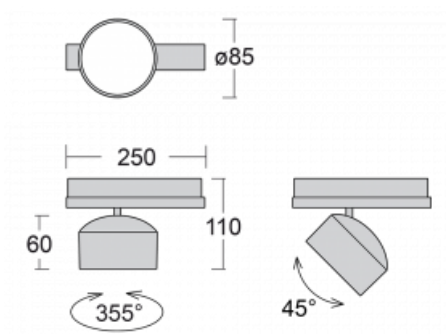

## Technical drawing

Type of installation	3 circuit track
Light distribution	Direct
Luminaire shape	Circular
Colour of the luminaires	Silver
Material	Aluminium
Lifetime	L80/B20 50 000 hours
Warranty	5 years
Description of luminaires	Luminaire 3 circuit track
Dimensions	ø 85 mm × 110 mm
Weight	0.5 kg
Light source	LED MODUL
Type of optical system	Reflector
Luminous flux*	2200 lm
Colour Temperature	3000 K warm white
Luminous efficacy	132 lm/W
MacAdam Light source	3
Colour rendering index	80
Beam angle	52°
UGR max. X=4H Y=8H, ρ=70,50,20	19.9