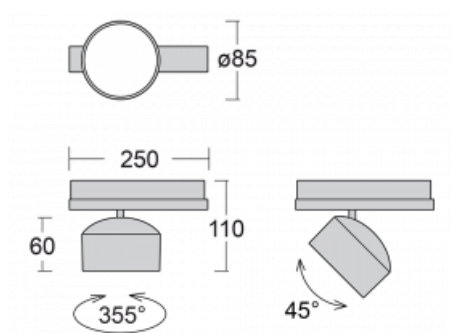

Technical drawing

| | |
|-----------------------------------|---------------------------|
| Type of installation | 3 circuit track |
| Light distribution | Direct |
| Luminaire shape | Circular |
| Colour of the luminaires | Silver |
| Material | Aluminium |
| Lifetime | L80/B20 50 000 hours |
| Warranty | 60 months |
| Description of luminaires | Luminaire 3 circuit track |
| Dimensions | ø 85 mm × 110 mm |
| Weight | 0.5 kg |
| Light source | LED MODUL |
| Type of optical system | Reflector |
| Luminous flux | 2200 lm ± 10 % |
| Colour Temperature | 3000 K warm white |
| Luminous efficacy | 132 lm/W |
| MacAdam Light source | 3 |
| Colour rendering index | 80 |
| Beam angle | 52° |
| UGR max. X=4H Y=8H, ρ=70,50,20 | 19.9 |