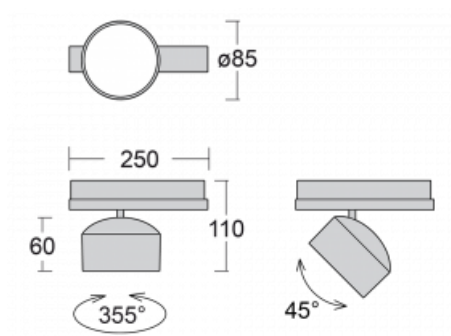

## Technical drawing

Type of installation	3 circuit track
Light distribution	Direct
Luminaire shape	Circular
Colour of the luminaires	Black
Material	Aluminium
Lifetime	L80/B20 50 000 hours
Warranty	5 years
Description of luminaires	Luminaire 3 circuit track
Dimensions	ø 85 mm × 110 mm
Weight	0.5 kg
Light source	LED MODUL
Type of optical system	Reflector
Luminous flux*	1200 lm
Colour Temperature	3000 K warm white
Luminous efficacy	124 lm/W
MacAdam Light source	3
Colour rendering index	80
Beam angle	52°
UGR max. X=4H Y=8H, $\rho=70,50,20$	19.9