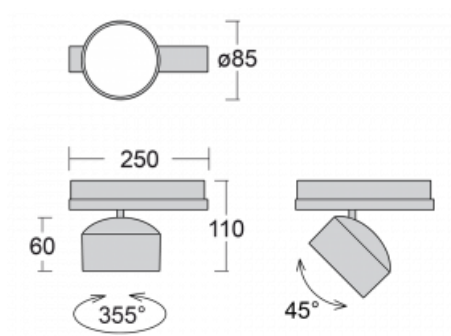

Luminaire

Drob-T

177-600W-10GDD/830, B

A dimmable, tilting track luminaire, whose shape is slightly reminiscent of headlights used on vintage cars. It features highbrightness LEDs with colour rendering of $Ra > 80$ or $Ra > 90$, transparent plexiglass or satin diffuser. The luminaires use adapters for the Global Track three-circuit tracks. Thanks to their minimalist design, they have lower luminous fluxes and are therefore more suitable for smaller shops with lower ceilings, such as drugstores or pharmacies. However, they can also be used in bars or less formal lobbies.

Technical drawing

Type of installation	3 circuit track
Light distribution	Direct
Luminaire shape	Circular
Colour of the luminaires	Black
Material	Aluminium
Lifetime	L80/B20 50 000 hours
Warranty	60 months
Description of luminaires	Luminaire 3 circuit track
Dimensions	$\varnothing 85 \text{ mm} \times 110 \text{ mm}$
Weight	0.5 kg
Light source	LED MODUL
Type of optical system	Reflector
Luminous flux	1200 lm $\pm 10 \%$
Colour Temperature	3000 K warm white
Luminous efficacy	124 lm/W
MacAdam Light source	3
Colour rendering index	80
Beam angle	52°
UGR max. X=4H Y=8H, $\varrho=70,50,20$	19.9