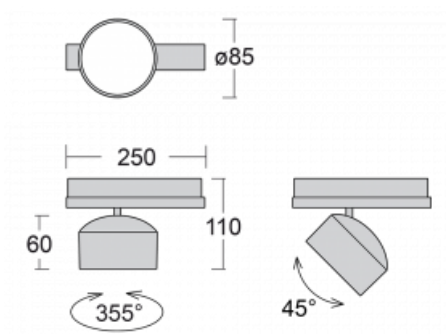

Technical drawing

Type of installation	3 circuit track
Light distribution	Direct
Luminaire shape	Circular
Colour of the luminaires	Silver
Material	Aluminium
Lifetime	L80/B20 50 000 hours
Warranty	5 years
Description of luminaires	Luminaire 3 circuit track
Dimensions	$\varnothing 85 \text{ mm} \times 110 \text{ mm}$
Weight	0.45 kg
Light source	LED MODUL
Type of optical system	Reflector
Luminous flux*	2000 lm
Colour Temperature	4000 K cool white
Luminous efficacy	120 lm/W
Colour rendering index	90
Beam angle	25°
UGR max. X=4H Y=8H, $\rho=70,50,20$	17.1