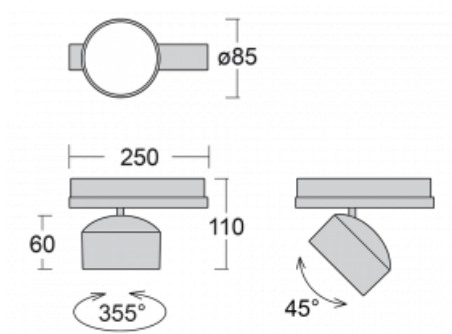

Technical drawing

Type of installation	3 circuit track
Light distribution	Direct
Luminaire shape	Circular
Colour of the luminaires	Black
Material	Aluminium
Lifetime	L80/B20 50 000 hours
Warranty	60 months
Description of luminaires	Luminaire 3 circuit track
Dimensions	ø 85 mm × 110 mm
Weight	0.45 kg
Light source	LED MODUL
Type of optical system	Reflector
Luminous flux	2000 lm ± 10 %
Colour Temperature	4000 K cool white
Luminous efficacy	120 lm/W
MacAdam Light source	3
Colour rendering index	90
Beam angle	25°
UGR max. X=4H Y=8H, ρ=70,50,20	17.1