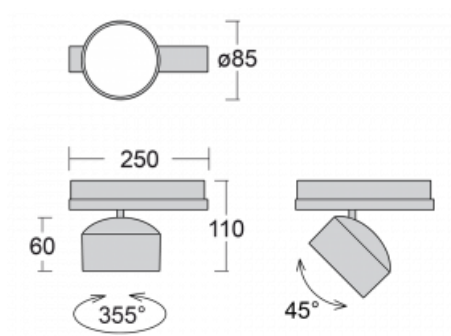

Luminaire

Drob-T

177-600U-10GGE/940, B

A dimmable, tilting track luminaire, whose shape is slightly reminiscent of headlights used on vintage cars. It features highbrightness LEDs with colour rendering of $Ra > 80$ or $Ra > 90$, transparent plexiglass or satin diffuser. The luminaires use adapters for the Global Track three-circuit tracks. Thanks to their minimalist design, they have lower luminous fluxes and are therefore more suitable for smaller shops with lower ceilings, such as drugstores or pharmacies. However, they can also be used in bars or less formal lobbies.

Technical drawing

Type of installation	3 circuit track
Light distribution	Direct
Luminaire shape	Circular
Colour of the luminaires	Black
Material	Aluminium
Lifetime	L80/B20 50 000 hours
Warranty	5 years
Description of luminaires	Luminaire 3 circuit track
Dimensions	$\varnothing 85 \text{ mm} \times 110 \text{ mm}$
Weight	0.45 kg
Light source	LED MODUL
Type of optical system	Reflector
Luminous flux*	2000 lm
Colour Temperature	4000 K cool white
Luminous efficacy	120 lm/W
MacAdam Light source	3
Colour rendering index	90
Beam angle	25°
UGR max. X=4H Y=8H, $\varrho=70,50,20$	17.1