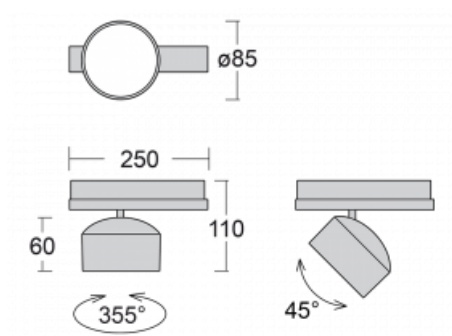

## Technical drawing

Type of installation	3 circuit track
Light distribution	Direct
Luminaire shape	Circular
Colour of the luminaires	White
Material	Aluminium
Lifetime	L80/B20 50 000 hours
Warranty	5 years
Description of luminaires	Luminaire 3 circuit track
Dimensions	ø 85 mm × 110 mm
Weight	0.45 kg
Light source	LED MODUL
Type of optical system	Reflector
Luminous flux*	1900 lm
Colour Temperature	3000 K warm white
Luminous efficacy	114 lm/W
MacAdam Light source	3
Colour rendering index	90
Beam angle	25°
UGR max. X=4H Y=8H, $\rho=70,50,20$	16.9