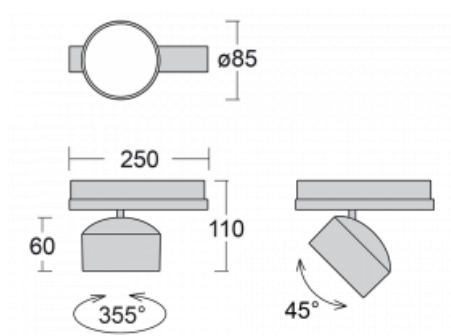

## Technical drawing

Type of installation	3 circuit track
Light distribution	Direct
Luminaire shape	Circular
Colour of the luminaires	White
Material	Aluminium
Lifetime	L80/B20 50 000 hours
Warranty	5 years
Description of luminaires	Luminaire 3 circuit track
Dimensions	ø 85 mm × 110 mm
Weight	0.45 kg
Light source	LED MODUL
Type of optical system	Reflector
Luminous flux	1900 lm ± 10 %
Colour Temperature	3000 K warm white
Luminous efficacy	114 lm/W
MacAdam Light source	3
Colour rendering index	90
Beam angle	25°
UGR max. X=4H Y=8H, ρ=70,50,20	16.9