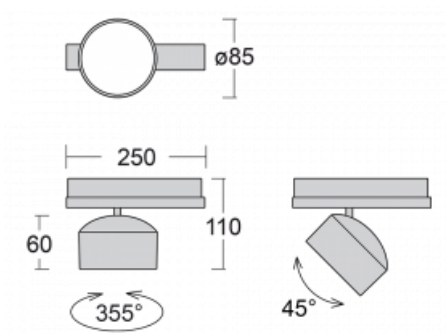

## Technical drawing

Type of installation	3 circuit track
Light distribution	Direct
Luminaire shape	Circular
Colour of the luminaires	Silver
Material	Aluminium
Lifetime	L80/B20 50 000 hours
Warranty	60 months
Description of luminaires	Luminaire 3 circuit track
Dimensions	$\varnothing 85 \text{ mm} \times 110 \text{ mm}$
Weight	0.45 kg
Light source	LED MODUL
Type of optical system	Reflector
Luminous flux	1900 lm $\pm 10 \%$
Colour Temperature	3000 K warm white
Luminous efficacy	114 lm/W
Colour rendering index	90
Beam angle	25°
UGR max. X=4H Y=8H, $\rho=70,50,20$	16.9