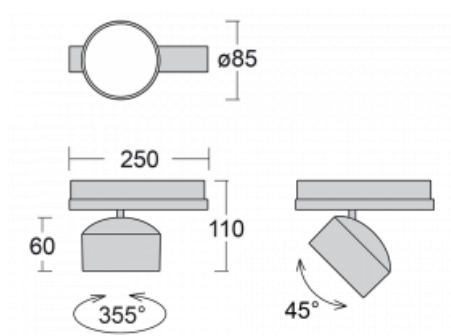

## Technical drawing

Type of installation	3 circuit track
Light distribution	Direct
Luminaire shape	Circular
Colour of the luminaires	Silver
Material	Aluminium
Lifetime	L80/B20 50 000 hours
Warranty	5 years
Description of luminaires	Luminaire 3 circuit track
Dimensions	$\varnothing 85 \text{ mm} \times 110 \text{ mm}$
Weight	0.45 kg
Light source	LED MODUL
Type of optical system	Reflector
Luminous flux*	1900 lm
Colour Temperature	3000 K warm white
Luminous efficacy	114 lm/W
Colour rendering index	90
Beam angle	25°
UGR max. X=4H Y=8H, $\rho=70,50,20$	16.9