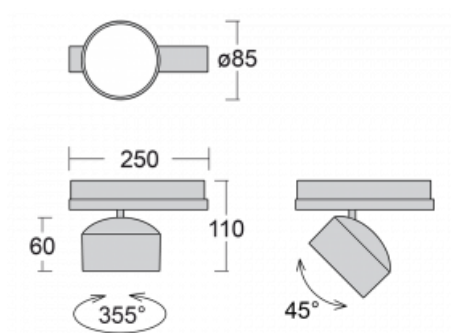

## Technical drawing

Type of installation	3 circuit track
Light distribution	Direct
Luminaire shape	Circular
Colour of the luminaires	Black
Material	Aluminium
Lifetime	L80/B20 50 000 hours
Warranty	60 months
Description of luminaires	Luminaire 3 circuit track
Dimensions	$\varnothing 85 \text{ mm} \times 110 \text{ mm}$
Weight	0.45 kg
Light source	LED MODUL
Type of optical system	Reflector
Luminous flux	1900 lm $\pm 10 \%$
Colour Temperature	3000 K warm white
Luminous efficacy	114 lm/W
MacAdam Light source	3
Colour rendering index	90
Beam angle	25°
UGR max. X=4H Y=8H, $\varrho=70,50,20$	16.9