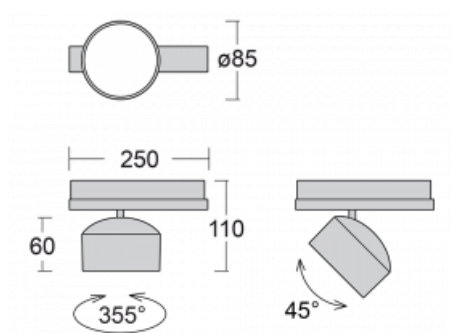

Technical drawing

Type of installation	3 circuit track
Light distribution	Direct
Luminaire shape	Circular
Colour of the luminaires	Black
Material	Aluminium
Lifetime	L80/B20 50 000 hours
Warranty	5 years
Description of luminaires	Luminaire 3 circuit track
Dimensions	$\varnothing 85 \text{ mm} \times 110 \text{ mm}$
Weight	0.45 kg
Light source	LED MODUL
Type of optical system	Reflector
Luminous flux*	1900 lm
Colour Temperature	3000 K warm white
Luminous efficacy	114 lm/W
MacAdam Light source	3
Colour rendering index	90
Beam angle	25°
UGR max. X=4H Y=8H, $\varrho=70,50,20$	16.9