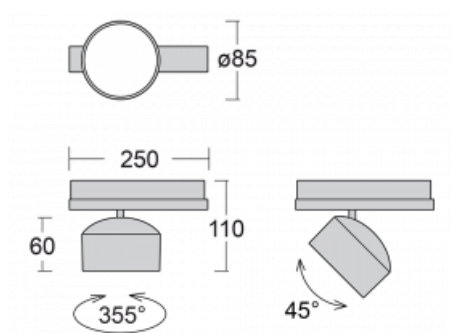

Technical drawing

Type of installation	3 circuit track
Light distribution	Direct
Luminaire shape	Circular
Colour of the luminaires	White
Material	Aluminium
Lifetime	L80/B20 50 000 hours
Warranty	5 years
Description of luminaires	Luminaire 3 circuit track
Dimensions	ø 85 mm × 110 mm
Weight	0.45 kg
Light source	LED MODUL
Type of optical system	Reflector
Luminous flux*	2300 lm
Colour Temperature	4000 K cool white
Luminous efficacy	138 lm/W
MacAdam Light source	3
Colour rendering index	80
Beam angle	25°
UGR max. X=4H Y=8H, ρ=70,50,20	17.5