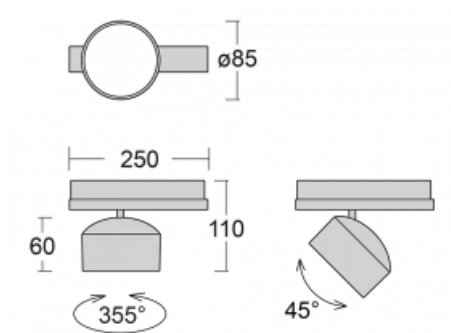

## Technical drawing

Type of installation	3 circuit track
Light distribution	Direct
Luminaire shape	Circular
Colour of the luminaires	White
Material	Aluminium
Lifetime	L80/B20 50 000 hours
Warranty	60 months
Description of luminaires	Luminaire 3 circuit track
Dimensions	ø 85 mm × 110 mm
Weight	0.45 kg
Light source	LED MODUL
Type of optical system	Reflector
Luminous flux	2300 lm ± 10 %
Colour Temperature	4000 K cool white
Luminous efficacy	138 lm/W
MacAdam Light source	3
Colour rendering index	80
Beam angle	25°
UGR max. X=4H Y=8H, ρ=70,50,20	17.5