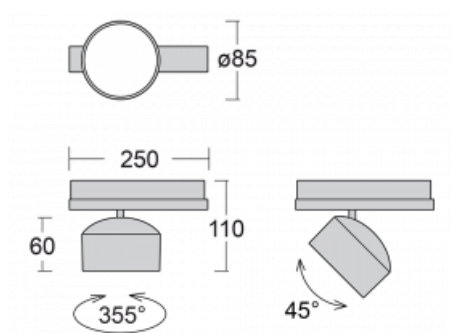

Technical drawing

Type of installation	3 circuit track
Light distribution	Direct
Luminaire shape	Circular
Colour of the luminaires	Black
Material	Aluminium
Lifetime	L80/B20 50 000 hours
Warranty	60 months
Description of luminaires	Luminaire 3 circuit track
Dimensions	$\varnothing 85 \text{ mm} \times 110 \text{ mm}$
Weight	0.45 kg
Light source	LED MODUL
Type of optical system	Reflector
Luminous flux	2300 lm $\pm 10 \%$
Colour Temperature	4000 K cool white
Luminous efficacy	138 lm/W
MacAdam Light source	3
Colour rendering index	80
Beam angle	25°
UGR max. X=4H Y=8H, $\varrho=70,50,20$	17.5