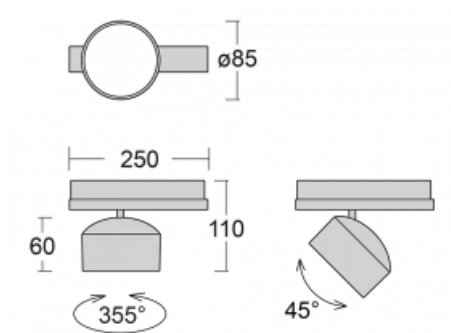

Technical drawing

Type of installation	3 circuit track
Light distribution	Direct
Luminaire shape	Circular
Colour of the luminaires	White
Material	Aluminium
Lifetime	L80/B20 50 000 hours
Warranty	5 years
Description of luminaires	Luminaire 3 circuit track
Dimensions	ø 85 mm × 110 mm
Weight	0.45 kg
Light source	LED MODUL
Type of optical system	Reflector
Luminous flux*	2200 lm
Colour Temperature	3000 K warm white
Luminous efficacy	132 lm/W
MacAdam Light source	3
Colour rendering index	80
Beam angle	25°
UGR max. X=4H Y=8H, $\rho=70,50,20$	17.4