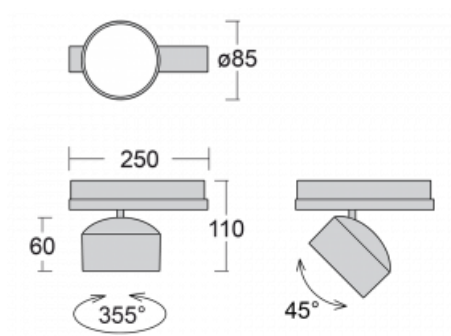

Luminaire

Drob-T

177-600U-10GGE/830, S

A dimmable, tilting track luminaire, whose shape is slightly reminiscent of headlights used on vintage cars. It features highbrightness LEDs with colour rendering of $Ra > 80$ or $Ra > 90$, transparent plexiglass or satin diffuser. The luminaires use adapters for the Global Track three-circuit tracks. Thanks to their minimalist design, they have lower luminous fluxes and are therefore more suitable for smaller shops with lower ceilings, such as drugstores or pharmacies. However, they can also be used in bars or less formal lobbies.

Technical drawing

Type of installation	3 circuit track
Light distribution	Direct
Luminaire shape	Circular
Colour of the luminaires	Silver
Material	Aluminium
Lifetime	L80/B20 50 000 hours
Warranty	5 years
Description of luminaires	Luminaire 3 circuit track
Dimensions	$\varnothing 85 \text{ mm} \times 110 \text{ mm}$
Weight	0.5 kg
Light source	LED MODUL
Type of optical system	Reflector
Luminous flux*	2200 lm
Colour Temperature	3000 K warm white
Luminous efficacy	132 lm/W
Colour rendering index	80
Beam angle	25°
UGR max. X=4H Y=8H, $\rho=70,50,20$	17.4