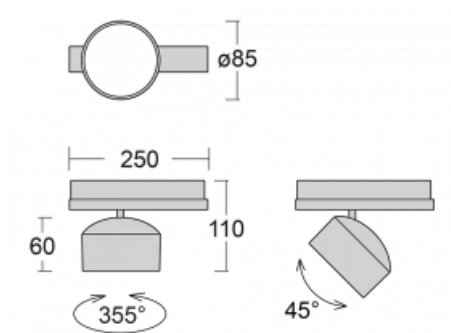

Technical drawing

| | |
|---|---|
| Type of installation | 3 circuit track |
| Light distribution | Direct |
| Luminaire shape | Circular |
| Colour of the luminaires | Black |
| Material | Aluminium |
| Lifetime | L80/B20 50 000 hours |
| Warranty | 5 years |
| Description of luminaires | Luminaire 3 circuit track |
| Dimensions | $\varnothing 85 \text{ mm} \times 110 \text{ mm}$ |
| Weight | 0.45 kg |
| Light source | LED MODUL |
| Type of optical system | Reflector |
| Luminous flux* | 2200 lm |
| Colour Temperature | 3000 K warm white |
| Luminous efficacy | 132 lm/W |
| MacAdam Light source | 3 |
| Colour rendering index | 80 |
| Beam angle | 25° |
| UGR max. X=4H Y=8H, $\varrho=70,50,20$ | 17.4 |