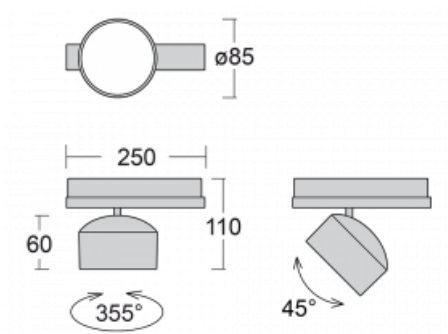

Technical drawing

Type of installation	3 circuit track
Light distribution	Direct
Luminaire shape	Circular
Colour of the luminaires	White
Material	Aluminium
Lifetime	L80/B20 50 000 hours
Warranty	5 years
Description of luminaires	Luminaire 3 circuit track
Dimensions	ø 85 mm × 110 mm
Weight	0.5 kg
Light source	LED MODUL
Type of optical system	Reflector
Luminous flux*	2000 lm
Colour Temperature	4000 K cool white
Luminous efficacy	120 lm/W
MacAdam Light source	3
Colour rendering index	90
Beam angle	25°
UGR max. X=4H Y=8H, ρ=70,50,20	17.1