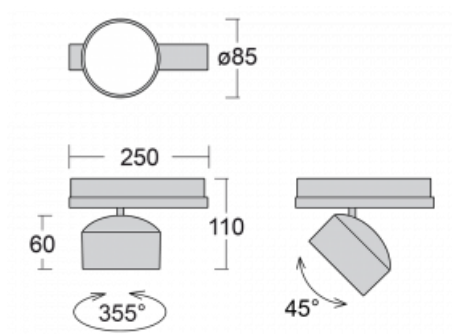

Technical drawing

Type of installation	3 circuit track
Light distribution	Direct
Luminaire shape	Circular
Colour of the luminaires	Silver
Material	Aluminium
Lifetime	L80/B20 50 000 hours
Warranty	60 months
Description of luminaires	Luminaire 3 circuit track
Dimensions	ø 85 mm × 110 mm
Weight	0.5 kg
Light source	LED MODUL
Type of optical system	Reflector
Luminous flux	2000 lm ± 10 %
Colour Temperature	4000 K cool white
Luminous efficacy	120 lm/W
MacAdam Light source	3
Colour rendering index	90
Beam angle	25°
UGR max. X=4H Y=8H, ρ=70,50,20	17.1