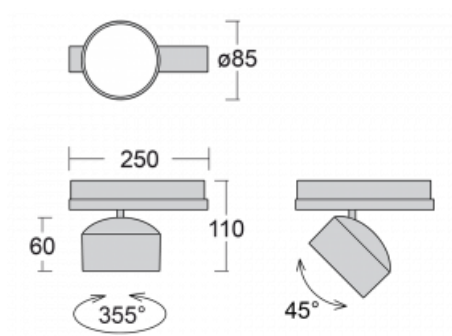

Technical drawing

Type of installation	3 circuit track
Light distribution	Direct
Luminaire shape	Circular
Colour of the luminaires	Silver
Material	Aluminium
Lifetime	L80/B20 50 000 hours
Warranty	5 years
Description of luminaires	Luminaire 3 circuit track
Dimensions	$\varnothing 85 \text{ mm} \times 110 \text{ mm}$
Weight	0.5 kg
Light source	LED MODUL
Type of optical system	Reflector
Luminous flux*	2000 lm
Colour Temperature	4000 K cool white
Luminous efficacy	120 lm/W
MacAdam Light source	3
Colour rendering index	90
Beam angle	25°
UGR max. X=4H Y=8H, $\varrho=70,50,20$	17.1