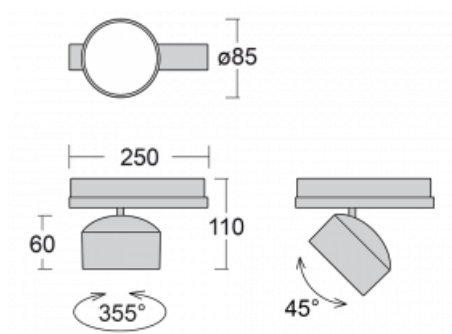

Technical drawing

Type of installation	3 circuit track
Light distribution	Direct
Luminaire shape	Circular
Colour of the luminaires	Black
Material	Aluminium
Lifetime	L80/B20 50 000 hours
Warranty	60 months
Description of luminaires	Luminaire 3 circuit track
Dimensions	ø 85 mm × 110 mm
Weight	0.5 kg
Light source	LED MODUL
Type of optical system	Reflector
Luminous flux	2000 lm ± 10 %
Colour Temperature	4000 K cool white
Luminous efficacy	120 lm/W
MacAdam Light source	3
Colour rendering index	90
Beam angle	25°
UGR max. X=4H Y=8H, ρ=70,50,20	17.1