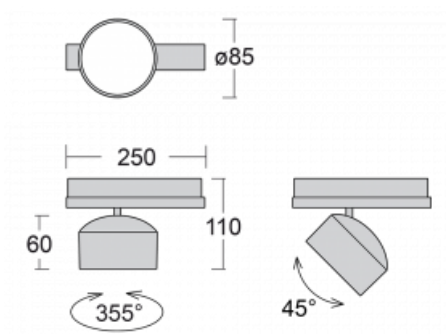

Technical drawing

Type of installation	3 circuit track
Light distribution	Direct
Luminaire shape	Circular
Colour of the luminaires	Black
Material	Aluminium
Lifetime	L80/B20 50 000 hours
Warranty	5 years
Description of luminaires	Luminaire 3 circuit track
Dimensions	ø 85 mm × 110 mm
Weight	0.5 kg
Light source	LED MODUL
Type of optical system	Reflector
Luminous flux*	2000 lm
Colour Temperature	4000 K cool white
Luminous efficacy	120 lm/W
MacAdam Light source	3
Colour rendering index	90
Beam angle	25°
UGR max. X=4H Y=8H, ρ=70,50,20	17.1