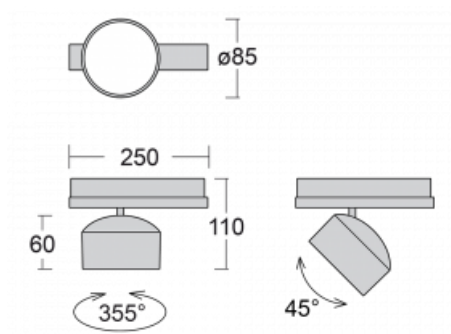

Technical drawing

Type of installation	3 circuit track
Light distribution	Direct
Luminaire shape	Circular
Colour of the luminaires	White
Material	Aluminium
Lifetime	L80/B20 50 000 hours
Warranty	5 years
Description of luminaires	Luminaire 3 circuit track
Dimensions	ø 85 mm × 110 mm
Weight	0.5 kg
Light source	LED MODUL
Type of optical system	Reflector
Luminous flux*	1900 lm
Colour Temperature	3000 K warm white
Luminous efficacy	114 lm/W
MacAdam Light source	3
Colour rendering index	90
Beam angle	25°
UGR max. X=4H Y=8H, ρ=70,50,20	16.9