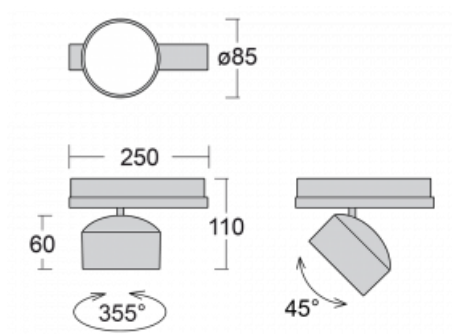

Technical drawing

Type of installation	3 circuit track
Light distribution	Direct
Luminaire shape	Circular
Colour of the luminaires	White
Material	Aluminium
Lifetime	L80/B20 50 000 hours
Warranty	60 months
Description of luminaires	Luminaire 3 circuit track
Dimensions	ø 85 mm × 110 mm
Weight	0.5 kg
Light source	LED MODUL
Type of optical system	Reflector
Luminous flux	1900 lm ± 10 %
Colour Temperature	3000 K warm white
Luminous efficacy	114 lm/W
MacAdam Light source	3
Colour rendering index	90
Beam angle	25°
UGR max. X=4H Y=8H, ρ=70,50,20	16.9