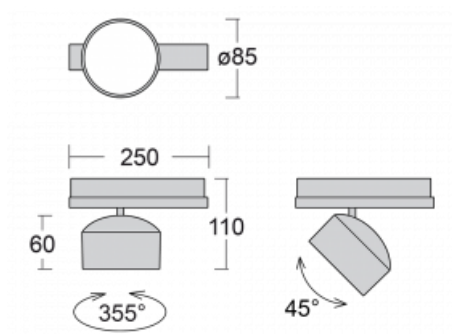

Technical drawing

Type of installation	3 circuit track
Light distribution	Direct
Luminaire shape	Circular
Colour of the luminaires	Black
Material	Aluminium
Lifetime	L80/B20 50 000 hours
Warranty	60 months
Description of luminaires	Luminaire 3 circuit track
Dimensions	ø 85 mm × 110 mm
Weight	0.5 kg
Light source	LED MODUL
Type of optical system	Reflector
Luminous flux	1900 lm ± 10 %
Colour Temperature	3000 K warm white
Luminous efficacy	114 lm/W
MacAdam Light source	3
Colour rendering index	90
Beam angle	25°
UGR max. X=4H Y=8H, ρ=70,50,20	16.9