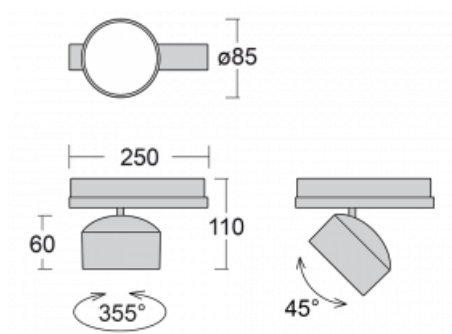

Technical drawing

Type of installation	3 circuit track
Light distribution	Direct
Luminaire shape	Circular
Colour of the luminaires	Silver
Material	Aluminium
Lifetime	L80/B20 50 000 hours
Warranty	60 months
Description of luminaires	Luminaire 3 circuit track
Dimensions	ø 85 mm × 110 mm
Weight	0.5 kg
Light source	LED MODUL
Type of optical system	Reflector
Luminous flux	2300 lm ± 10 %
Colour Temperature	4000 K cool white
Luminous efficacy	138 lm/W
MacAdam Light source	3
Colour rendering index	80
Beam angle	25°
UGR max. X=4H Y=8H, ρ=70,50,20	17.5