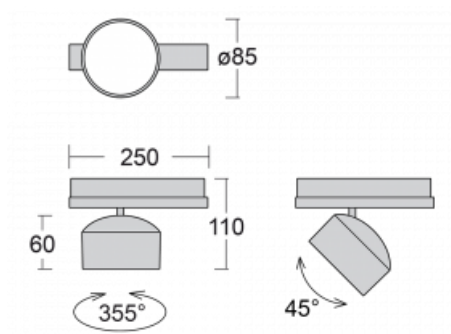

Technical drawing

Type of installation	3 circuit track
Light distribution	Direct
Luminaire shape	Circular
Colour of the luminaires	Black
Material	Aluminium
Lifetime	L80/B20 50 000 hours
Warranty	60 months
Description of luminaires	Luminaire 3 circuit track
Dimensions	$\varnothing 85 \text{ mm} \times 110 \text{ mm}$
Weight	0.5 kg
Light source	LED MODUL
Type of optical system	Reflector
Luminous flux	2300 lm $\pm 10 \%$
Colour Temperature	4000 K cool white
Luminous efficacy	138 lm/W
MacAdam Light source	3
Colour rendering index	80
Beam angle	25°
UGR max. X=4H Y=8H, $\varrho=70,50,20$	17.5