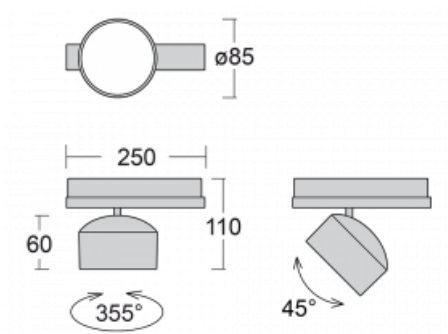

Luminaire

Drob-T

177-600U-10GGD/840, B

A dimmable, tilting track luminaire, whose shape is slightly reminiscent of headlights used on vintage cars. It features highbrightness LEDs with colour rendering of $Ra > 80$ or $Ra > 90$, transparent plexiglass or satin diffuser. The luminaires use adapters for the Global Track three-circuit tracks. Thanks to their minimalist design, they have lower luminous fluxes and are therefore more suitable for smaller shops with lower ceilings, such as drugstores or pharmacies. However, they can also be used in bars or less formal lobbies.

Technical drawing

Type of installation	3 circuit track
Light distribution	Direct
Luminaire shape	Circular
Colour of the luminaires	Black
Material	Aluminium
Lifetime	L80/B20 50 000 hours
Warranty	5 years
Description of luminaires	Luminaire 3 circuit track
Dimensions	$\varnothing 85 \text{ mm} \times 110 \text{ mm}$
Weight	0.5 kg
Light source	LED MODUL
Type of optical system	Reflector
Luminous flux*	2300 lm
Colour Temperature	4000 K cool white
Luminous efficacy	138 lm/W
MacAdam Light source	3
Colour rendering index	80
Beam angle	25°
UGR max. X=4H Y=8H, $\varrho=70,50,20$	17.5