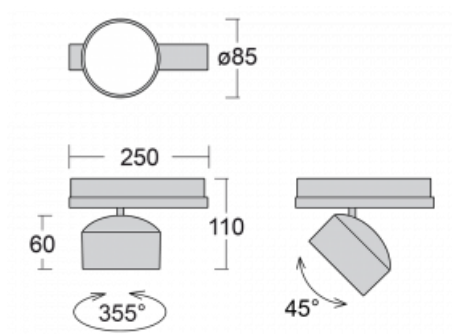

Luminaire

Drob

177-600S-10GGE/940, W

A dimmable, tilting track luminaire, whose shape is slightly reminiscent of headlights used on vintage cars. It features highbrightness LEDs with colour rendering of $Ra > 80$ or $Ra > 90$, transparent plexiglass or satin diffuser. The luminaires use adapters for the Global Track three-circuit tracks. Thanks to their minimalist design, they have lower luminous fluxes and are therefore more suitable for smaller shops with lower ceilings, such as drugstores or pharmacies. However, they can also be used in bars or less formal lobbies.

Technical drawing

Type of installation	3 circuit track
Light distribution	Direct
Luminaire shape	Circular
Colour of the luminaires	White
Material	Aluminium
Lifetime	L80/B20 50 000 hours
Warranty	60 months
Description of luminaires	Luminaire 3 circuit track
Dimensions	ø 85 mm × 110 mm
Weight	0.45 kg
Light source	LED MODUL
Type of optical system	Reflector
Luminous flux	2000 lm ± 10 %
Colour Temperature	4000 K cool white
Luminous efficacy	120 lm/W
MacAdam Light source	3
Colour rendering index	90
Beam angle	18°
UGR max. X=4H Y=8H, ρ=70,50,20	18.4