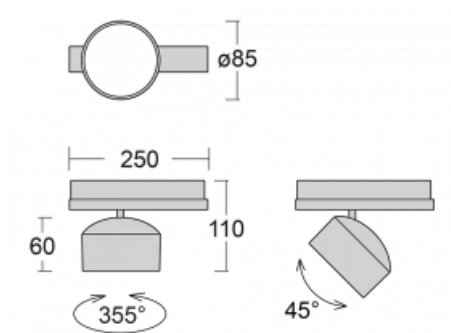

Technical drawing

Type of installation	3 circuit track
Light distribution	Direct
Luminaire shape	Circular
Colour of the luminaires	White
Material	Aluminium
Lifetime	L80/B20 50 000 hours
Warranty	5 years
Description of luminaires	Luminaire 3 circuit track
Dimensions	ø 85 mm × 110 mm
Weight	0.45 kg
Light source	LED MODUL
Type of optical system	Reflector
Luminous flux*	2000 lm
Colour Temperature	4000 K cool white
Luminous efficacy	120 lm/W
MacAdam Light source	3
Colour rendering index	90
Beam angle	18°
UGR max. X=4H Y=8H, ρ=70,50,20	18.4