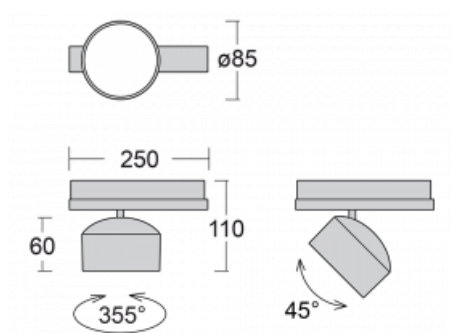

Technical drawing

Type of installation	3 circuit track
Light distribution	Direct
Luminaire shape	Circular
Colour of the luminaires	Silver
Material	Aluminium
Lifetime	L80/B20 50 000 hours
Warranty	60 months
Description of luminaires	Luminaire 3 circuit track
Dimensions	ø 85 mm × 110 mm
Weight	0.45 kg
Light source	LED MODUL
Type of optical system	Reflector
Luminous flux	2000 lm ± 10 %
Colour Temperature	4000 K cool white
Luminous efficacy	120 lm/W
Colour rendering index	90
Beam angle	18°
UGR max. X=4H Y=8H, ρ=70,50,20	18.4