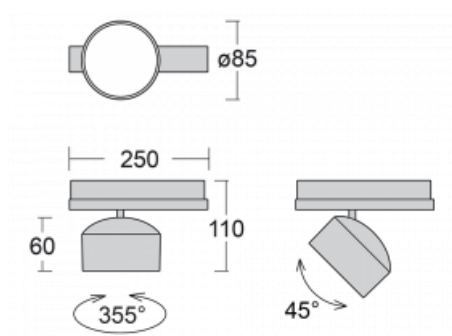

Technical drawing

Type of installation	3 circuit track
Light distribution	Direct
Luminaire shape	Circular
Colour of the luminaires	Silver
Material	Aluminium
Lifetime	L80/B20 50 000 hours
Warranty	5 years
Description of luminaires	Luminaire 3 circuit track
Dimensions	$\varnothing 85 \text{ mm} \times 110 \text{ mm}$
Weight	0.45 kg
Light source	LED MODUL
Type of optical system	Reflector
Luminous flux*	2000 lm
Colour Temperature	4000 K cool white
Luminous efficacy	120 lm/W
Colour rendering index	90
Beam angle	18°
UGR max. X=4H Y=8H, $\rho=70,50,20$	18.4