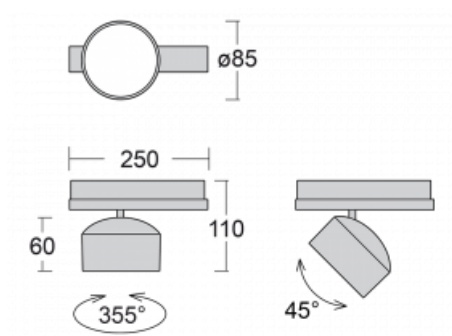

## Technical drawing

Type of installation	3 circuit track
Light distribution	Direct
Luminaire shape	Circular
Colour of the luminaires	Black
Material	Aluminium
Lifetime	L80/B20 50 000 hours
Warranty	60 months
Description of luminaires	Luminaire 3 circuit track
Dimensions	ø 85 mm × 110 mm
Weight	0.45 kg
Light source	LED MODUL
Type of optical system	Reflector
Luminous flux	2000 lm ± 10 %
Colour Temperature	4000 K cool white
Luminous efficacy	120 lm/W
MacAdam Light source	3
Colour rendering index	90
Beam angle	18°
UGR max. X=4H Y=8H, ρ=70,50,20	18.4