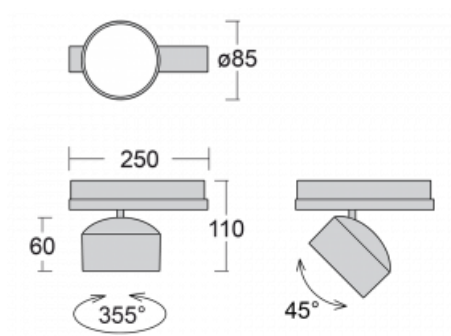

## Technical drawing

Type of installation	3 circuit track
Light distribution	Direct
Luminaire shape	Circular
Colour of the luminaires	White
Material	Aluminium
Lifetime	L80/B20 50 000 hours
Warranty	60 months
Description of luminaires	Luminaire 3 circuit track
Dimensions	ø 85 mm × 110 mm
Weight	0.45 kg
Light source	LED MODUL
Type of optical system	Reflector
Luminous flux	1900 lm ± 10 %
Colour Temperature	3000 K warm white
Luminous efficacy	114 lm/W
MacAdam Light source	3
Colour rendering index	90
Beam angle	18°
UGR max. X=4H Y=8H, ρ=70,50,20	18.3