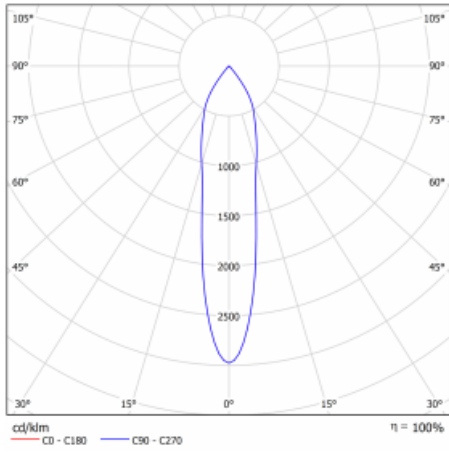

Curve

Luminaire power input* 16.7 W

Connection of the luminaires ON/OFF

Electrical voltage 220-240V

Frequency 50/60Hz

☐ CE IP 20

*±10 %