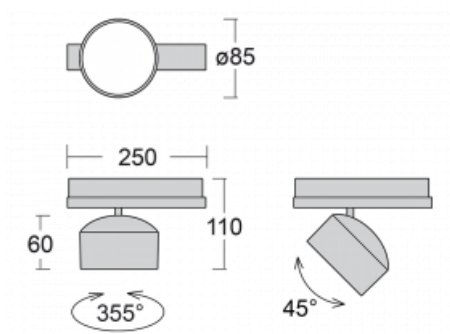

Technical drawing

Type of installation	3 circuit track
Light distribution	Direct
Luminaire shape	Circular
Colour of the luminaires	Silver
Material	Aluminium
Lifetime	L80/B20 50 000 hours
Warranty	5 years
Description of luminaires	Luminaire 3 circuit track
Dimensions	$\varnothing 85 \text{ mm} \times 110 \text{ mm}$
Weight	0.45 kg
Light source	LED MODUL
Type of optical system	Reflector
Luminous flux*	1900 lm
Colour Temperature	3000 K warm white
Luminous efficacy	114 lm/W
Colour rendering index	90
Beam angle	18°
UGR max. X=4H Y=8H, $\rho=70,50,20$	18.3