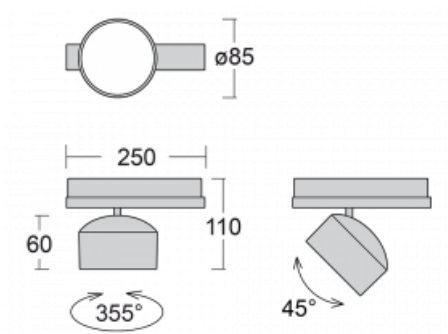

## Technical drawing

Type of installation	3 circuit track
Light distribution	Direct
Luminaire shape	Circular
Colour of the luminaires	Silver
Material	Aluminium
Lifetime	L80/B20 50 000 hours
Warranty	60 months
Description of luminaires	Luminaire 3 circuit track
Dimensions	$\varnothing 85 \text{ mm} \times 110 \text{ mm}$
Weight	0.45 kg
Light source	LED MODUL
Type of optical system	Reflector
Luminous flux	1900 lm $\pm 10 \%$
Colour Temperature	3000 K warm white
Luminous efficacy	114 lm/W
Colour rendering index	90
Beam angle	18°
UGR max. X=4H Y=8H, $\rho=70,50,20$	18.3