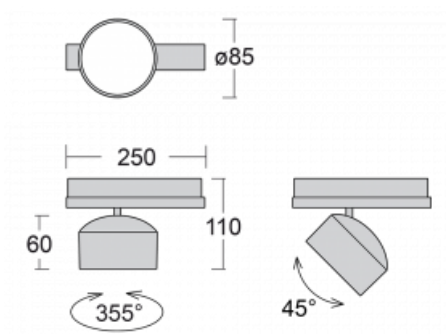

Technical drawing

Type of installation	3 circuit track
Light distribution	Direct
Luminaire shape	Circular
Colour of the luminaires	Black
Material	Aluminium
Lifetime	L80/B20 50 000 hours
Warranty	5 years
Description of luminaires	Luminaire 3 circuit track
Dimensions	$\varnothing 85 \text{ mm} \times 110 \text{ mm}$
Weight	0.45 kg
Light source	LED MODUL
Type of optical system	Reflector
Luminous flux*	1900 lm
Colour Temperature	3000 K warm white
Luminous efficacy	114 lm/W
MacAdam Light source	3
Colour rendering index	90
Beam angle	18°
UGR max. X=4H Y=8H, $\varrho=70,50,20$	18.3