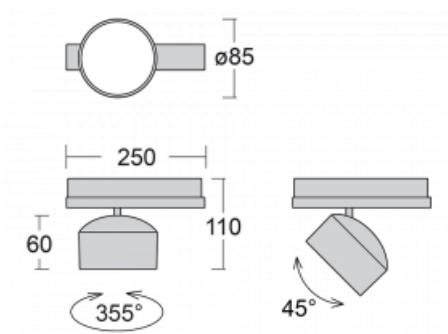

## Technical drawing

Type of installation	3 circuit track
Light distribution	Direct
Luminaire shape	Circular
Colour of the luminaires	White
Material	Aluminium
Lifetime	L80/B20 50 000 hours
Warranty	60 months
Description of luminaires	Luminaire 3 circuit track
Dimensions	$\varnothing 85 \text{ mm} \times 110 \text{ mm}$
Weight	0.45 kg
Light source	LED MODUL
Type of optical system	Reflector
Luminous flux	2300 lm $\pm 10 \%$
Colour Temperature	4000 K cool white
Luminous efficacy	138 lm/W
MacAdam Light source	3
Colour rendering index	80
Beam angle	18°
UGR max. X=4H Y=8H, $\varrho=70,50,20$	18.9