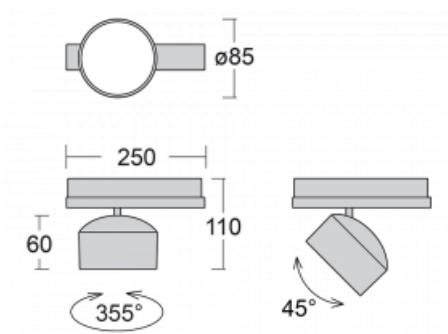

Luminaire

Drob-T

177-600S-10GGE/840, S

A dimmable, tilting track luminaire, whose shape is slightly reminiscent of headlights used on vintage cars. It features highbrightness LEDs with colour rendering of $Ra > 80$ or $Ra > 90$, transparent plexiglass or satin diffuser. The luminaires use adapters for the Global Track three-circuit tracks. Thanks to their minimalist design, they have lower luminous fluxes and are therefore more suitable for smaller shops with lower ceilings, such as drugstores or pharmacies. However, they can also be used in bars or less formal lobbies.

Technical drawing

Type of installation	3 circuit track
Light distribution	Direct
Luminaire shape	Circular
Colour of the luminaires	Silver
Material	Aluminium
Lifetime	L80/B20 50 000 hours
Warranty	5 years
Description of luminaires	Luminaire 3 circuit track
Dimensions	$\varnothing 85 \text{ mm} \times 110 \text{ mm}$
Weight	0.45 kg
Light source	LED MODUL
Type of optical system	Reflector
Luminous flux*	2300 lm
Colour Temperature	4000 K cool white
Luminous efficacy	138 lm/W
Colour rendering index	80
Beam angle	18°
UGR max. X=4H Y=8H, $\rho=70,50,20$	18.9