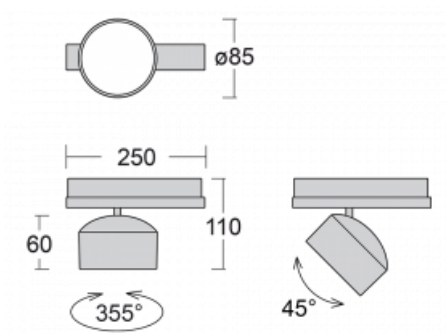

Luminaire

Drob-T

177-600S-10GGE/840, S

A dimmable, tilting track luminaire, whose shape is slightly reminiscent of headlights used on vintage cars. It features highbrightness LEDs with colour rendering of $Ra > 80$ or $Ra > 90$, transparent plexiglass or satin diffuser. The luminaires use adapters for the Global Track three-circuit tracks. Thanks to their minimalist design, they have lower luminous fluxes and are therefore more suitable for smaller shops with lower ceilings, such as drugstores or pharmacies. However, they can also be used in bars or less formal lobbies.

Technical drawing

Type of installation	3 circuit track
Light distribution	Direct
Luminaire shape	Circular
Colour of the luminaires	Silver
Material	Aluminium
Lifetime	L80/B20 50 000 hours
Warranty	60 months
Description of luminaires	Luminaire 3 circuit track
Dimensions	ø 85 mm × 110 mm
Weight	0.45 kg
Light source	LED MODUL
Type of optical system	Reflector
Luminous flux	2300 lm ± 10 %
Colour Temperature	4000 K cool white
Luminous efficacy	138 lm/W
Colour rendering index	80
Beam angle	18°
UGR max. X=4H Y=8H, ρ=70,50,20	18.9