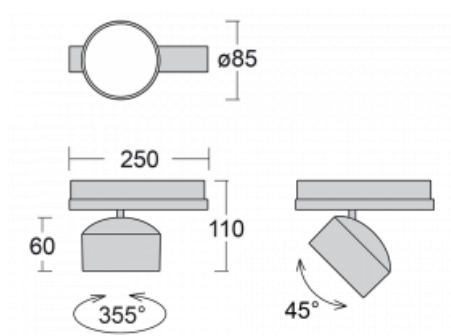

Luminaire

Drob-T

177-600S-10GGE/830, W

A dimmable, tilting track luminaire, whose shape is slightly reminiscent of headlights used on vintage cars. It features highbrightness LEDs with colour rendering of $Ra > 80$ or $Ra > 90$, transparent plexiglass or satin diffuser. The luminaires use adapters for the Global Track three-circuit tracks. Thanks to their minimalist design, they have lower luminous fluxes and are therefore more suitable for smaller shops with lower ceilings, such as drugstores or pharmacies. However, they can also be used in bars or less formal lobbies.

Technical drawing

Type of installation	3 circuit track
Light distribution	Direct
Luminaire shape	Circular
Colour of the luminaires	White
Material	Aluminium
Lifetime	L80/B20 50 000 hours
Warranty	5 years
Description of luminaires	Luminaire 3 circuit track
Dimensions	ø 85 mm × 110 mm
Weight	0.45 kg
Light source	LED MODUL
Type of optical system	Reflector
Luminous flux*	2200 lm
Colour Temperature	3000 K warm white
Luminous efficacy	132 lm/W
MacAdam Light source	3
Colour rendering index	80
Beam angle	18°
UGR max. X=4H Y=8H, $\rho=70,50,20$	18.8