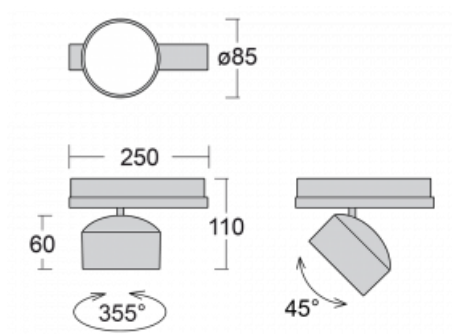

Technical drawing

Type of installation	3 circuit track
Light distribution	Direct
Luminaire shape	Circular
Colour of the luminaires	Silver
Material	Aluminium
Lifetime	L80/B20 50 000 hours
Warranty	5 years
Description of luminaires	Luminaire 3 circuit track
Dimensions	$\varnothing 85 \text{ mm} \times 110 \text{ mm}$
Weight	0.45 kg
Light source	LED MODUL
Type of optical system	Reflector
Luminous flux*	2200 lm
Colour Temperature	3000 K warm white
Luminous efficacy	132 lm/W
Colour rendering index	80
Beam angle	18°
UGR max. X=4H Y=8H, $\rho=70,50,20$	18.8