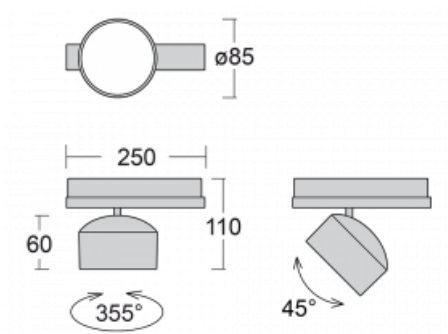

## Technical drawing

|  |   |
|--|---|
| Type of installation                   | 3 circuit track                                   |
| Light distribution                     | Direct  |
| Luminaire shape                        | Circular  |
| Colour of the luminaires               | Silver  |
| Material                               | Aluminium   |
| Lifetime                               | L80/B20 50 000 hours                              |
| Warranty                               | 60 months   |
| Description of luminaires              | Luminaire 3 circuit track                         |
| Dimensions                             | $\varnothing 85 \text{ mm} \times 110 \text{ mm}$ |
| Weight                                 | 0.45 kg   |
| Light source                           | LED MODUL   |
| Type of optical system                 | Reflector   |
| Luminous flux                          | 2200 lm $\pm 10 \%$                               |
| Colour Temperature                     | 3000 K warm white                                 |
| Luminous efficacy                      | 132 lm/W  |
| Colour rendering index                 | 80  |
| Beam angle                             | 18°   |
| UGR max. X=4H<br>Y=8H, $\rho=70,50,20$ | 18.8  |