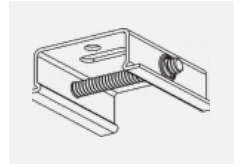

SKB10-3, white
Track clamp, white