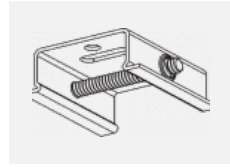

SKB10-3, white
Track clamp, white