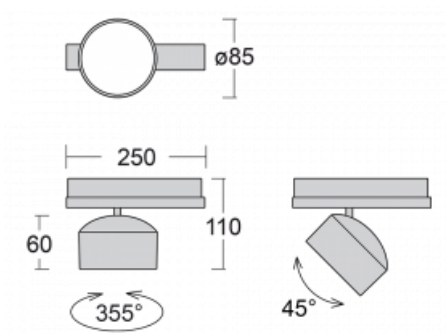

## Technical drawing

Type of installation	3 circuit track
Light distribution	Direct
Luminaire shape	Circular
Colour of the luminaires	Black
Material	Aluminium
Lifetime	L80/B20 50 000 hours
Warranty	60 months
Description of luminaires	Luminaire 3 circuit track
Dimensions	ø 85 mm × 110 mm
Weight	0.45 kg
Light source	LED MODUL
Type of optical system	Reflector
Luminous flux	2200 lm ± 10 %
Colour Temperature	3000 K warm white
Luminous efficacy	132 lm/W
MacAdam Light source	3
Colour rendering index	80
Beam angle	18°
UGR max. X=4H Y=8H, ρ=70,50,20	18.8