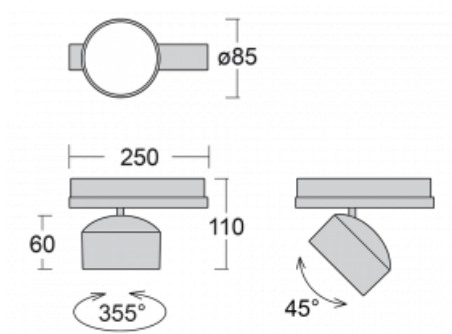

## Technical drawing

|                                   |                           |
|-----------------------------------|---------------------------|
| Type of installation              | 3 circuit track           |
| Light distribution                | Direct                    |
| Luminaire shape                   | Circular                  |
| Colour of the luminaires          | White                     |
| Material                          | Aluminium                 |
| Lifetime                          | L80/B20 50 000 hours      |
| Warranty                          | 60 months                 |
| Description of luminaires         | Luminaire 3 circuit track |
| Dimensions                        | ø 85 mm × 110 mm          |
| Weight                            | 0.5 kg                    |
| Light source                      | LED MODUL                 |
| Type of optical system            | Reflector                 |
| Luminous flux                     | 2000 lm ± 10 %            |
| Colour Temperature                | 4000 K cool white         |
| Luminous efficacy                 | 120 lm/W                  |
| MacAdam Light source              | 3                         |
| Colour rendering index            | 90                        |
| Beam angle                        | 18°                       |
| UGR max. X=4H<br>Y=8H, ρ=70,50,20 | 18.4                      |