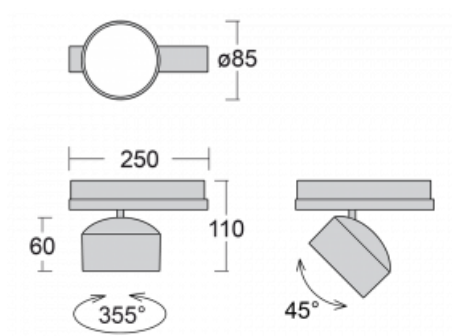

Technical drawing

Type of installation	3 circuit track
Light distribution	Direct
Luminaire shape	Circular
Colour of the luminaires	White
Material	Aluminium
Lifetime	L80/B20 50 000 hours
Warranty	5 years
Description of luminaires	Luminaire 3 circuit track
Dimensions	ø 85 mm × 110 mm
Weight	0.5 kg
Light source	LED MODUL
Type of optical system	Reflector
Luminous flux*	2000 lm
Colour Temperature	4000 K cool white
Luminous efficacy	120 lm/W
MacAdam Light source	3
Colour rendering index	90
Beam angle	18°
UGR max. X=4H Y=8H, ρ=70,50,20	18.4