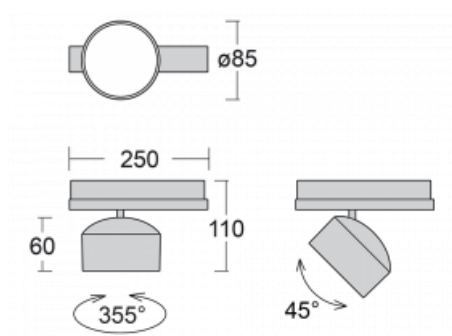

Technical drawing

Type of installation	3 circuit track
Light distribution	Direct
Luminaire shape	Circular
Colour of the luminaires	Silver
Material	Aluminium
Lifetime	L80/B20 50 000 hours
Warranty	5 years
Description of luminaires	Luminaire 3 circuit track
Dimensions	ø 85 mm × 110 mm
Weight	0.5 kg
Light source	LED MODUL
Type of optical system	Reflector
Luminous flux*	2000 lm
Colour Temperature	4000 K cool white
Luminous efficacy	120 lm/W
MacAdam Light source	3
Colour rendering index	90
Beam angle	18°
UGR max. X=4H Y=8H, $\rho=70,50,20$	18.4