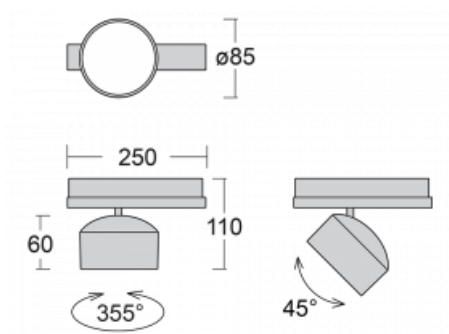

Technical drawing

Type of installation	3 circuit track
Light distribution	Direct
Luminaire shape	Circular
Colour of the luminaires	Black
Material	Aluminium
Lifetime	L80/B20 50 000 hours
Warranty	60 months
Description of luminaires	Luminaire 3 circuit track
Dimensions	$\varnothing 85 \text{ mm} \times 110 \text{ mm}$
Weight	0.5 kg
Light source	LED MODUL
Type of optical system	Reflector
Luminous flux	2000 lm $\pm 10 \%$
Colour Temperature	4000 K cool white
Luminous efficacy	120 lm/W
MacAdam Light source	3
Colour rendering index	90
Beam angle	18°
UGR max. X=4H Y=8H, $\varrho=70,50,20$	18.4