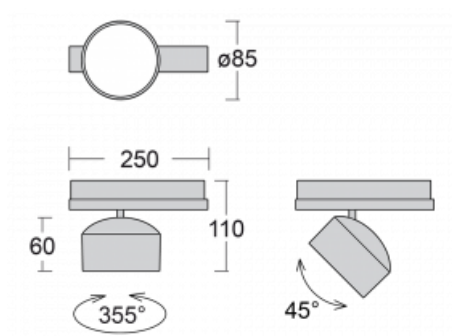

Technical drawing

Type of installation	3 circuit track
Light distribution	Direct
Luminaire shape	Circular
Colour of the luminaires	White
Material	Aluminium
Lifetime	L80/B20 50 000 hours
Warranty	60 months
Description of luminaires	Luminaire 3 circuit track
Dimensions	ø 85 mm × 110 mm
Weight	0.5 kg
Light source	LED MODUL
Type of optical system	Reflector
Luminous flux	1900 lm ± 10 %
Colour Temperature	3000 K warm white
Luminous efficacy	114 lm/W
MacAdam Light source	3
Colour rendering index	90
Beam angle	18°
UGR max. X=4H Y=8H, ρ=70,50,20	18.3