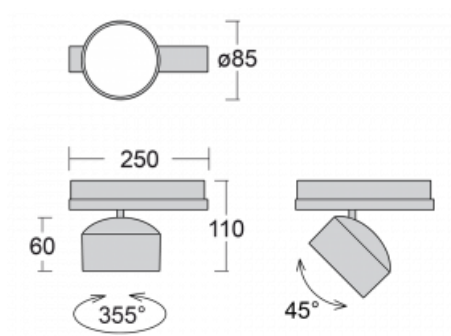

Luminaire

Drob-T

177-600S-10GGD/930, W

A dimmable, tilting track luminaire, whose shape is slightly reminiscent of headlights used on vintage cars. It features highbrightness LEDs with colour rendering of $Ra > 80$ or $Ra > 90$, transparent plexiglass or satin diffuser. The luminaires use adapters for the Global Track three-circuit tracks. Thanks to their minimalist design, they have lower luminous fluxes and are therefore more suitable for smaller shops with lower ceilings, such as drugstores or pharmacies. However, they can also be used in bars or less formal lobbies.

Technical drawing

Type of installation	3 circuit track
Light distribution	Direct
Luminaire shape	Circular
Colour of the luminaires	White
Material	Aluminium
Lifetime	L80/B20 50 000 hours
Warranty	5 years
Description of luminaires	Luminaire 3 circuit track
Dimensions	ø 85 mm × 110 mm
Weight	0.5 kg
Light source	LED MODUL
Type of optical system	Reflector
Luminous flux*	1900 lm
Colour Temperature	3000 K warm white
Luminous efficacy	114 lm/W
MacAdam Light source	3
Colour rendering index	90
Beam angle	18°
UGR max. X=4H Y=8H, $\rho=70,50,20$	18.3