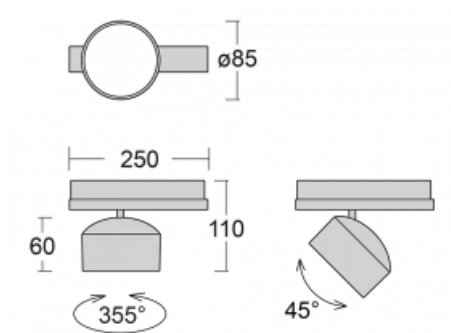

Technical drawing

Type of installation	3 circuit track
Light distribution	Direct
Luminaire shape	Circular
Colour of the luminaires	Silver
Material	Aluminium
Lifetime	L80/B20 50 000 hours
Warranty	60 months
Description of luminaires	Luminaire 3 circuit track
Dimensions	$\varnothing 85 \text{ mm} \times 110 \text{ mm}$
Weight	0.5 kg
Light source	LED MODUL
Type of optical system	Reflector
Luminous flux	1900 lm $\pm 10 \%$
Colour Temperature	3000 K warm white
Luminous efficacy	114 lm/W
MacAdam Light source	3
Colour rendering index	90
Beam angle	18°
UGR max. X=4H Y=8H, $\varrho=70,50,20$	18.3