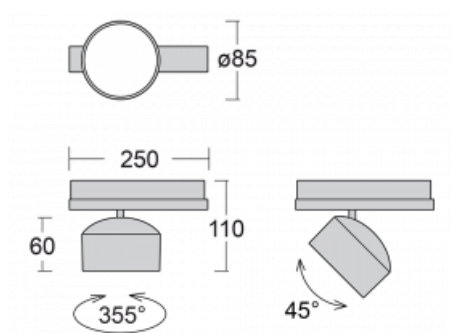

Technical drawing

Type of installation	3 circuit track
Light distribution	Direct
Luminaire shape	Circular
Colour of the luminaires	Silver
Material	Aluminium
Lifetime	L80/B20 50 000 hours
Warranty	5 years
Description of luminaires	Luminaire 3 circuit track
Dimensions	$\varnothing 85 \text{ mm} \times 110 \text{ mm}$
Weight	0.5 kg
Light source	LED MODUL
Type of optical system	Reflector
Luminous flux*	1900 lm
Colour Temperature	3000 K warm white
Luminous efficacy	114 lm/W
MacAdam Light source	3
Colour rendering index	90
Beam angle	18°
UGR max. X=4H Y=8H, $\varrho=70,50,20$	18.3