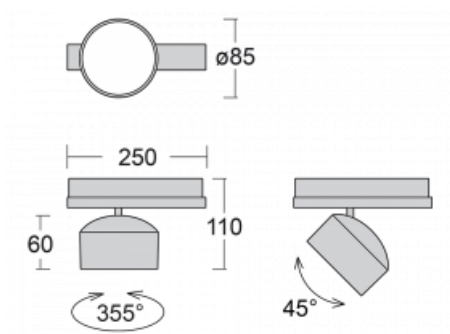

Technical drawing

Type of installation	3 circuit track
Light distribution	Direct
Luminaire shape	Circular
Colour of the luminaires	Silver
Material	Aluminium
Lifetime	L80/B20 50 000 hours
Warranty	5 years
Description of luminaires	Luminaire 3 circuit track
Dimensions	ø 85 mm × 110 mm
Weight	0.5 kg
Light source	LED MODUL
Type of optical system	Reflector
Luminous flux*	2300 lm
Colour Temperature	4000 K cool white
Luminous efficacy	138 lm/W
MacAdam Light source	3
Colour rendering index	80
Beam angle	18°
UGR max. X=4H Y=8H, ρ=70,50,20	18.9