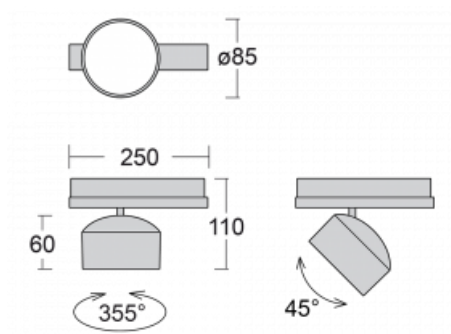

## Technical drawing

Type of installation	3 circuit track
Light distribution	Direct
Luminaire shape	Circular
Colour of the luminaires	Silver
Material	Aluminium
Lifetime	L80/B20 50 000 hours
Warranty	60 months
Description of luminaires	Luminaire 3 circuit track
Dimensions	$\varnothing 85 \text{ mm} \times 110 \text{ mm}$
Weight	0.5 kg
Light source	LED MODUL
Type of optical system	Reflector
Luminous flux	2300 lm $\pm 10 \%$
Colour Temperature	4000 K cool white
Luminous efficacy	138 lm/W
MacAdam Light source	3
Colour rendering index	80
Beam angle	$18^\circ$
UGR max. X=4H Y=8H, $\varrho=70,50,20$	18.9