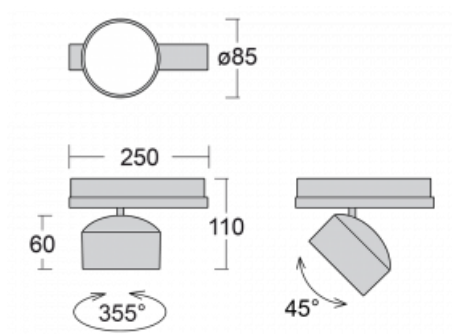

Technical drawing

Type of installation	3 circuit track
Light distribution	Direct
Luminaire shape	Circular
Colour of the luminaires	White
Material	Aluminium
Lifetime	L80/B20 50 000 hours
Warranty	60 months
Description of luminaires	Luminaire 3 circuit track
Dimensions	ø 85 mm × 110 mm
Weight	0.5 kg
Light source	LED MODUL
Type of optical system	Reflector
Luminous flux	2200 lm ± 10 %
Colour Temperature	3000 K warm white
Luminous efficacy	132 lm/W
MacAdam Light source	3
Colour rendering index	80
Beam angle	18°
UGR max. X=4H Y=8H, ρ=70,50,20	18.8