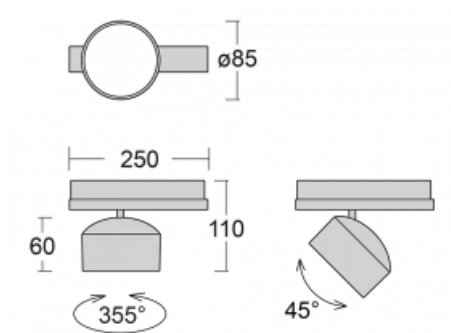

Technical drawing

Type of installation	3 circuit track
Light distribution	Direct
Luminaire shape	Circular
Colour of the luminaires	Silver
Material	Aluminium
Lifetime	L80/B20 50 000 hours
Warranty	60 months
Description of luminaires	Luminaire 3 circuit track
Dimensions	ø 85 mm × 110 mm
Weight	0.5 kg
Light source	LED MODUL
Type of optical system	Reflector
Luminous flux	2200 lm ± 10 %
Colour Temperature	3000 K warm white
Luminous efficacy	132 lm/W
MacAdam Light source	3
Colour rendering index	80
Beam angle	18°
UGR max. X=4H Y=8H, ρ=70,50,20	18.8