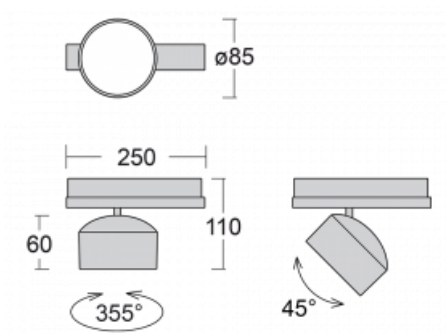

Technical drawing

Type of installation	3 circuit track
Light distribution	Direct
Luminaire shape	Circular
Colour of the luminaires	Silver
Material	Aluminium
Lifetime	L80/B20 50 000 hours
Warranty	5 years
Description of luminaires	Luminaire 3 circuit track
Dimensions	ø 85 mm × 110 mm
Weight	0.45 kg
Light source	LED MODUL
Type of optical system	Reflector
Luminous flux*	2000 lm
Colour Temperature	4000 K cool white
Luminous efficacy	120 lm/W
Colour rendering index	90
Beam angle	32°
UGR max. X=4H Y=8H, ρ=70,50,20	16.9