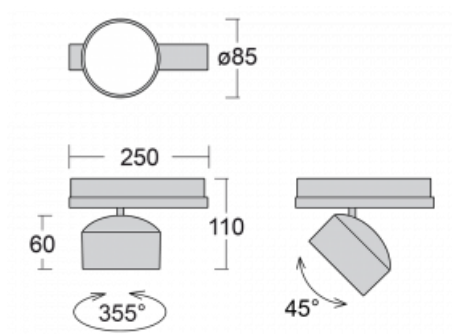

Technical drawing

Type of installation	3 circuit track
Light distribution	Direct
Luminaire shape	Circular
Colour of the luminaires	Silver
Material	Aluminium
Lifetime	L80/B20 50 000 hours
Warranty	60 months
Description of luminaires	Luminaire 3 circuit track
Dimensions	$\varnothing 85 \text{ mm} \times 110 \text{ mm}$
Weight	0.45 kg
Light source	LED MODUL
Type of optical system	Reflector
Luminous flux	2000 lm $\pm 10 \%$
Colour Temperature	4000 K cool white
Luminous efficacy	120 lm/W
Colour rendering index	90
Beam angle	32°
UGR max. X=4H Y=8H, $\rho=70,50,20$	16.9