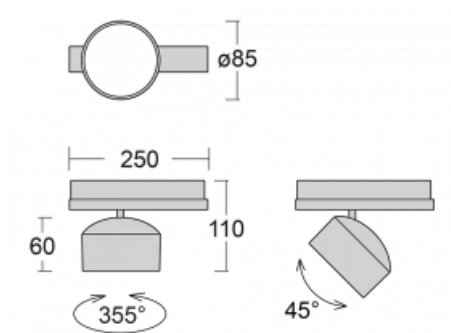

## Technical drawing

Type of installation	3 circuit track
Light distribution	Direct
Luminaire shape	Circular
Colour of the luminaires	Black
Material	Aluminium
Lifetime	L80/B20 50 000 hours
Warranty	60 months
Description of luminaires	Luminaire 3 circuit track
Dimensions	$\varnothing 85 \text{ mm} \times 110 \text{ mm}$
Weight	0.45 kg
Light source	LED MODUL
Type of optical system	Reflector
Luminous flux	2000 lm $\pm 10 \%$
Colour Temperature	4000 K cool white
Luminous efficacy	120 lm/W
MacAdam Light source	3
Colour rendering index	90
Beam angle	32°
UGR max. X=4H Y=8H, $\varrho=70,50,20$	16.9